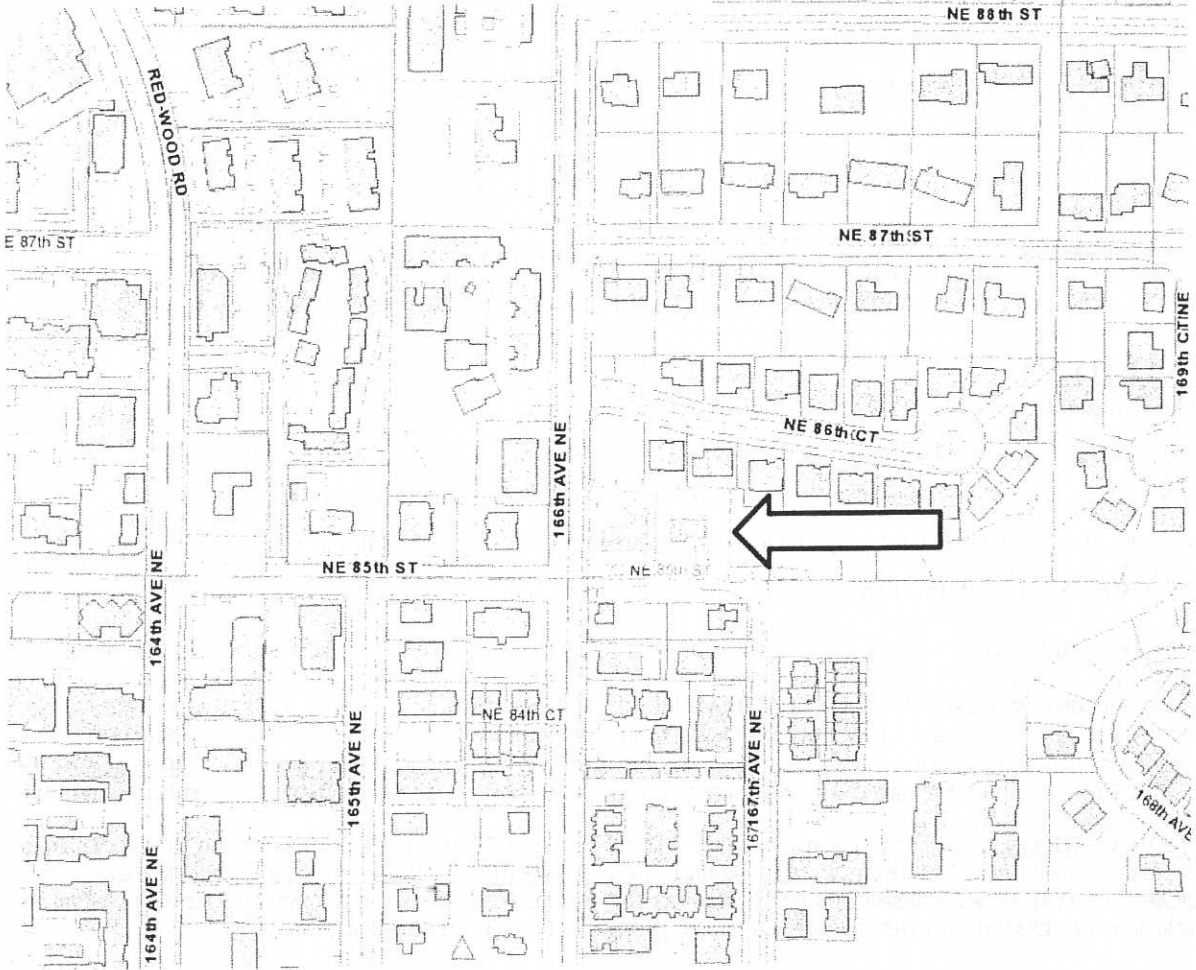

Vicinity Map

LAND-2015-00489, Site Plan Entitlement

LAND-2015-00876, Preliminary Plat

166th Ave Townhomes